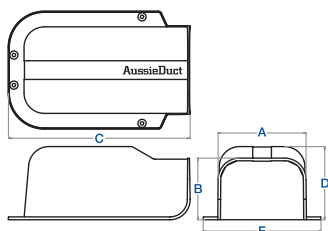

FEATURING
NEW PRODUCTS

AussieDuct

AIR-CONDITIONING UPVC PIPE DUCT & FITTINGS

ANOTHER QUALITY ADDITION TO THE AUSSIEDUCT RANGE

AussieDuct

Pipe Duct

Model No.	Duct Size (mm)	Length (mm)	Size (mm)				Pack
			A	B	C	D	
PD80IV2000	80	2000	60	73	78	59	10
PD100IV2000	100	2000	87	97	102	65	8

Corner

Model No.	Duct Size (mm)	Size (mm)				Pack
		A	B	C	D	
PD80C	80	72	120	83	121	20
PD100C	100	79	121	108	121	15

Wall Cap

Model No.	Duct Size (mm)	Size (mm)					Pack
		A	B	C	D	E	
PD80WC	80	80	68	211	82	110	20
PD100WC	100	108	76	224	90	145	12

Flexible Duct

Model No.	Duct Size (mm)	Size (mm)				Pack
		A	B	C	D	
PD80FJ	80	76	61	650	75	10
PD100FJ	100	96	66.5	800	77	10

Elbow

Model No.	Duct Size (mm)	Size (mm)			Pack
		A	B	C	
PD80E	80	86	71	113	20
PD100E	100	113	78	156	12