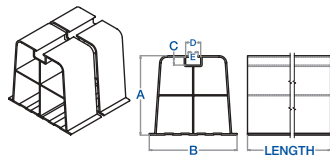

Flexible Duct

Model No.	Duct Size (mm)	Size (mm)				Pack
		A	B	C	D	
PD80FJ	80	76	61	650	75	10
PD100FJ	100	96	66.5	800	77	10

Elbow

Model No.	Duct Size (mm)	Size (mm)			Pack
		A	B	C	
PD80E	80	86	71	113	20
PD100E	100	113	78	156	12

Joiner

Model No.	Duct Size (mm)	Size (mm)			Pack
		A	B	C	
PD80J	80	86	70	50	20
PD100J	100	108	78	65	10

100% Australian Made

Ceiling Cap

Model No.	Duct Size (mm)	Size (mm)					Pack
		A	B	C	D	E	
PD80CC	80	110	86	80	139	119	20
PD100CC	100	130	112	80	150	126	16

Mounting Block

Model No.	Length (mm)	Size (mm)					Pack
		A	B	C	D	E	
PDMBIV	450	95	105	9.5	18	12	24

Bolts and nuts supplied. Other lengths available on application.

Drain Pipe

Model No.	Description	Length (mm)	Pack
DP15IV	15mm Air Con. & Refrigeration Drain Pipe	4000	10
DP20IV	20mm Air Con. & Refrigeration Drain Pipe	4000	10
DP25IV	25mm Air Con. & Refrigeration Drain Pipe	4000	10