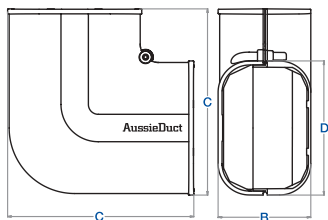

Corner

Model No.	Duct Size (mm)	Size (mm)				Pack
		A	B	C	D	
PD80C	80	72	120	83	121	20
PD100C	100	79	121	108	121	15

Wall Cap

Model No.	Duct Size (mm)	Size (mm)					Pack
		A	B	C	D	E	
PD80WC	80	80	68	211	82	110	20
PD100WC	100	108	76	224	90	145	12

Flexible Duct

Model No.	Duct Size (mm)	Size (mm)				Pack
		A	B	C	D	
PD80FJ	80	76	61	650	75	10
PD100FJ	100	96	66.5	800	77	10

Elbow

Model No.	Duct Size (mm)	Size (mm)			Pack
		A	B	C	
PD80E	80	86	71	113	20
PD100E	100	113	78	156	12