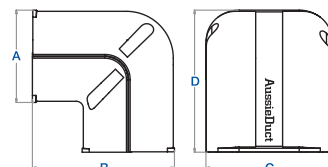

FEATURING
NEW PRODUCTS

AussieDuct

AIR-CONDITIONING UPVC PIPE DUCT & FITTINGS

ANOTHER QUALITY ADDITION TO THE AUSSIEDUCT RANGE

AussieDuct

Pipe Duct

Model No.	Duct Size (mm)	Length (mm)	Size (mm)				Pack
			A	B	C	D	
PD80IV2000	80	2000	60	73	78	59	10
PD100IV2000	100	2000	87	97	102	65	8

Corner

Model No.	Duct Size (mm)	Size (mm)				Pack
		A	B	C	D	
PD80C	80	72	120	83	121	20
PD100C	100	79	121	108	121	15

Wall Cap

Model No.	Duct Size (mm)	Size (mm)					Pack
		A	B	C	D	E	
PD80WC	80	80	68	211	82	110	20
PD100WC	100	108	76	224	90	145	12

Flexible Duct

Model No.	Duct Size (mm)	Size (mm)				Pack
		A	B	C	D	
PD80FJ	80	76	61	650	75	10
PD100FJ	100	96	66.5	800	77	10

Elbow

Model No.	Duct Size (mm)	Size (mm)			Pack
		A	B	C	
PD80E	80	86	71	113	20
PD100E	100	113	78	156	12

Mounting Block

Model No.	Length (mm)	Size (mm)					Pack
		A	B	C	D	E	
PDMBIV	450	95	105	9.5	18	12	24

Bolts and nuts supplied. Other lengths available on application.

Drain Pipe

Model No.	Description	Length (mm)	Pack
DP15IV	15mm Air Con. & Refrigeration Drain Pipe	4000	10
DP20IV	20mm Air Con. & Refrigeration Drain Pipe	4000	10
DP25IV	25mm Air Con. & Refrigeration Drain Pipe	4000	10