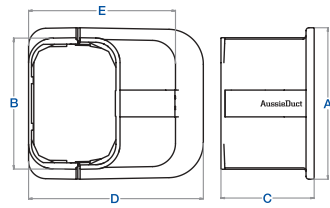

Corner

Model No.	Duct Size (mm)	Size (mm)				Pack
		A	B	C	D	
PD80C	80	72	120	83	121	20
PD100C	100	79	121	108	121	15

Wall Cap

Model No.	Duct Size (mm)	Size (mm)					Pack
		A	B	C	D	E	
PD80WC	80	80	68	211	82	110	20
PD100WC	100	108	76	224	90	145	12

Flexible Duct

Model No.	Duct Size (mm)	Size (mm)				Pack
		A	B	C	D	
PD80FJ	80	76	61	650	75	10
PD100FJ	100	96	66.5	800	77	10

Elbow

Model No.	Duct Size (mm)	Size (mm)			Pack
		A	B	C	
PD80E	80	86	71	113	20
PD100E	100	113	78	156	12

Joiner

Model No.	Duct Size (mm)	Size (mm)			Pack
		A	B	C	
PD80J	80	86	70	50	20
PD100J	100	108	78	65	10

100% Australian Made

Ceiling Cap

Model No.	Duct Size (mm)	Size (mm)					Pack
		A	B	C	D	E	
PD80CC	80	110	86	80	139	119	20
PD100CC	100	130	112	80	150	126	16

Mounting Block

Model No.	Length (mm)	Size (mm)					Pack
		A	B	C	D	E	
PDMBIV	450	95	105	9.5	18	12	24

Bolts and nuts supplied. Other lengths available on application.

Drain Pipe

Model No.	Description	Length (mm)	Pack
DP15IV	15mm Air Con. & Refrigeration Drain Pipe	4000	10
DP20IV	20mm Air Con. & Refrigeration Drain Pipe	4000	10
DP25IV	25mm Air Con. & Refrigeration Drain Pipe	4000	10