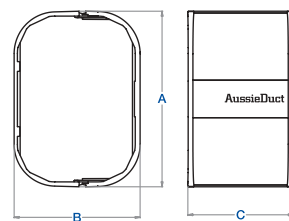

Corner

Model No.	Duct Size (mm)	Size (mm)				Pack
		A	B	C	D	
PD80C	80	72	120	83	121	20
PD100C	100	79	121	108	121	15

Wall Cap

Model No.	Duct Size (mm)	Size (mm)					Pack
		A	B	C	D	E	
PD80WC	80	80	68	211	82	110	20
PD100WC	100	108	76	224	90	145	12

Flexible Duct

Model No.	Duct Size (mm)	Size (mm)				Pack
		A	B	C	D	
PD80FJ	80	76	61	650	75	10
PD100FJ	100	96	66.5	800	77	10

Elbow

Model No.	Duct Size (mm)	Size (mm)			Pack
		A	B	C	
PD80E	80	86	71	113	20
PD100E	100	113	78	156	12

Joiner

Model No.	Duct Size (mm)	Size (mm)			Pack
		A	B	C	
PD80J	80	86	70	50	20
PD100J	100	108	78	65	10

100% Australian Made

Ceiling Cap

Model No.	Duct Size (mm)	Size (mm)					Pack
		A	B	C	D	E	
PD80CC	80	110	86	80	139	119	20
PD100CC	100	130	112	80	150	126	16